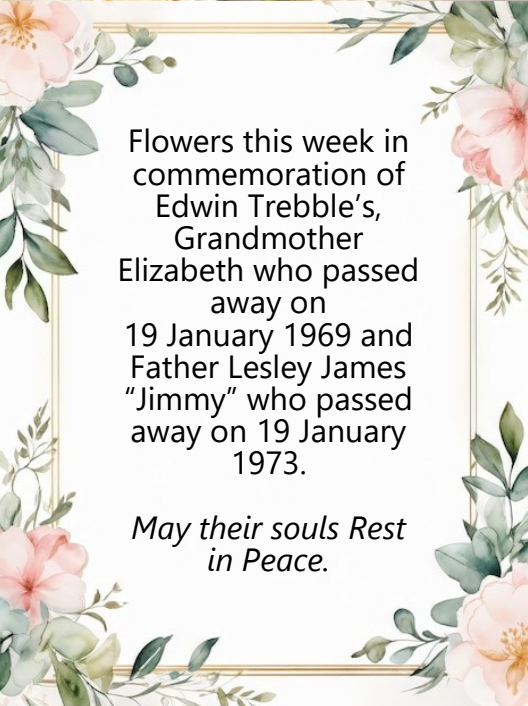

Flowers this week in commemoration of Edwin Trebble's, Grandmother Elizabeth who passed away on 19 January 1969 and Father Lesley James "Jimmy" who passed away on 19 January 1973.

May their souls Rest in Peace.